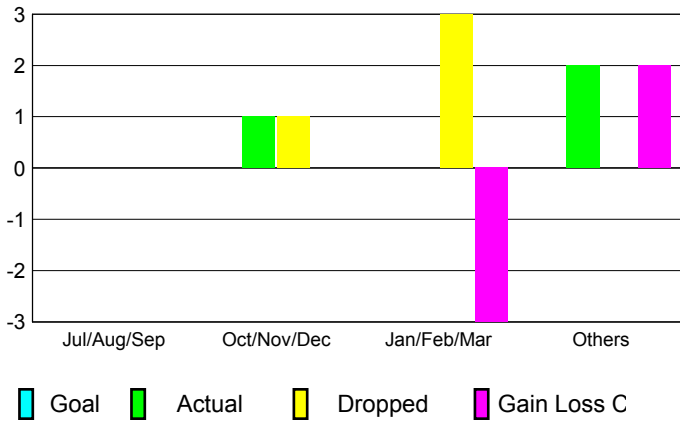

GMT: **MICHAEL BUTLER**

Location: **ARKANSAS**

GMT CA: **1**

**CLUBS**

Month	New Club Goal	Actual New Clubs	Actual Dropped Clubs	Gain/Loss of Clubs
<b>2012-2013</b>				
Jul/Aug/Sep	0	0	0	0
Oct/Nov/Dec	0	1	1	0
Jan/Feb/Mar	0	0	3	-3
Apr/May/June	0	2	0	2
<b>Totals</b>	<b>0</b>	<b>3</b>	<b>4</b>	<b>-1</b>

**Club Results 2012-2013**

Goal, New, Dropped, Gain/Loss

**YTD Status Quo Clubs 2012-2013**

Status Quo Clubs Compared to Status Quo Members

**Club Gain/Loss 2012-2013**

**MEMBERSHIP**

Month	Net Memb Goal	Actual New Memb	Actual Dropped Memb	Gain/Loss of Memb
<b>2012-2013</b>				
Jul/Aug/Sep	0	30	52	-22
Oct/Nov/Dec	0	41	59	-18
Jan/Feb/Mar	0	23	67	-44
Apr/May/June	0	69	52	17
<b>Totals</b>	<b>0</b>	<b>163</b>	<b>230</b>	<b>-67</b>