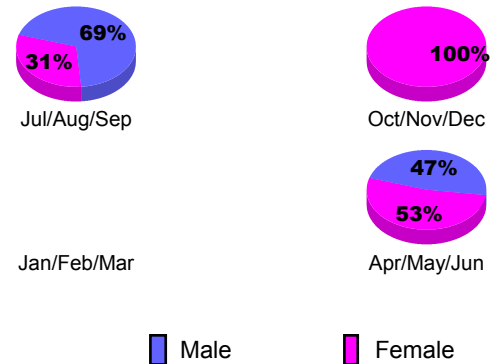

**Club Results 2012-2013**

Goal, New, Dropped, Gain/Loss

**YTD Status Quo Clubs 2012-2013**

Status Quo Clubs Compared to Status Quo Members

**Club Gain/Loss 2012-2013**

**MEMBERSHIP**

Month	Net Memb Goal	Actual New Memb	Actual Dropped Memb	Gain/Loss of Memb
<b>2012-2013</b>				
Jul/Aug/Sep	0	30	52	-22
Oct/Nov/Dec	0	41	59	-18
Jan/Feb/Mar	0	23	67	-44
Apr/May/June	0	69	52	17
<b>Totals</b>	<b>0</b>	<b>163</b>	<b>230</b>	<b>-67</b>

**Membership Results 2012-2013**

Goal, New, Dropped, Gain/Loss

**Gender Comparison 2012-2013**

**Membership Gain/Loss 2012-2013**