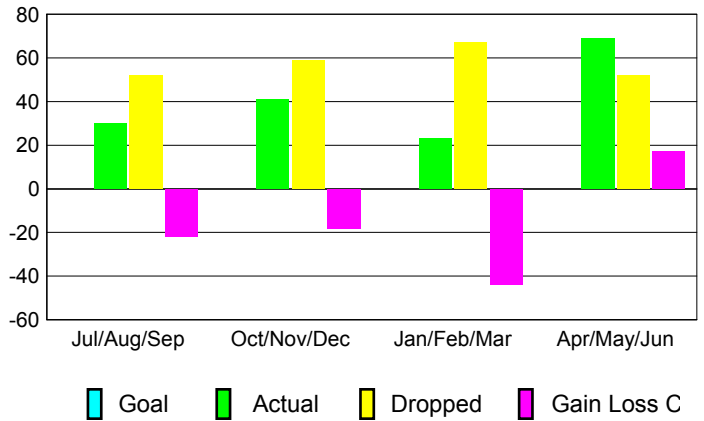

GMT: **MICHAEL BUTLER**

Location: **ARKANSAS**

GMT CA: **1**

**CLUBS**

Month	New Club Goal	Actual New Clubs	Actual Dropped Clubs	Gain/Loss of Clubs
<b>2012-2013</b>				
Jul/Aug/Sep	0	0	0	0
Oct/Nov/Dec	0	1	1	0
Jan/Feb/Mar	0	0	3	-3
Apr/May/June	0	2	0	2
<b>Totals</b>	<b>0</b>	<b>3</b>	<b>4</b>	<b>-1</b>

**Club Results 2012-2013**

Goal, New, Dropped, Gain/Loss

**YTD Status Quo Clubs 2012-2013**

Status Quo Clubs Compared to Status Quo Members

**Club Gain/Loss 2012-2013**

**MEMBERSHIP**

Month	Net Memb Goal	Actual New Memb	Actual Dropped Memb	Gain/Loss of Memb
<b>2012-2013</b>				
Jul/Aug/Sep	0	30	52	-22
Oct/Nov/Dec	0	41	59	-18
Jan/Feb/Mar	0	23	67	-44
Apr/May/June	0	69	52	17
<b>Totals</b>	<b>0</b>	<b>163</b>	<b>230</b>	<b>-67</b>

**Membership Results 2012-2013**

Goal, New, Dropped, Gain/Loss

**Gender Comparison 2012-2013**

**Membership Gain/Loss 2012-2013**