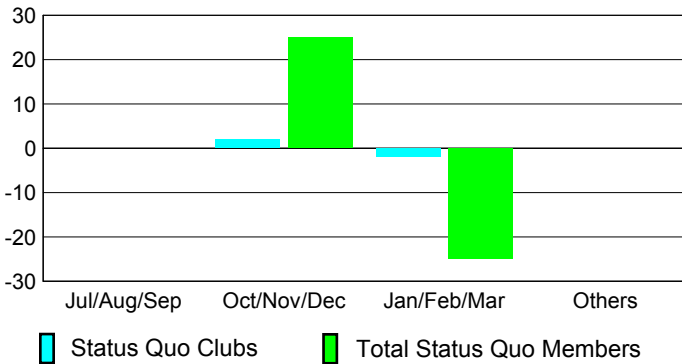

GMT: **MICHAEL BUTLER**

Location: **ARKANSAS**

GMT CA: **1**

**CLUBS**

Month	New Club Goal	Actual New Clubs	Actual Dropped Clubs	Gain/Loss of Clubs
<b>2012-2013</b>				
Jul/Aug/Sep	0	0	0	0
Oct/Nov/Dec	0	1	1	0
Jan/Feb/Mar	0	0	3	-3
Apr/May/June	0	2	0	2
<b>Totals</b>	<b>0</b>	<b>3</b>	<b>4</b>	<b>-1</b>

**Club Results 2012-2013**

Goal, New, Dropped, Gain/Loss

**YTD Status Quo Clubs 2012-2013**

Status Quo Clubs Compared to Status Quo Members

**Club Gain/Loss 2012-2013**

**MEMBERSHIP**

Month	Net Memb Goal	Actual New Memb	Actual Dropped Memb	Gain/Loss of Memb
<b>2012-2013</b>				
Jul/Aug/Sep	0	30	52	-22
Oct/Nov/Dec	0	41	59	-18
Jan/Feb/Mar	0	23	67	-44
Apr/May/June	0	69	52	17
<b>Totals</b>	<b>0</b>	<b>163</b>	<b>230</b>	<b>-67</b>